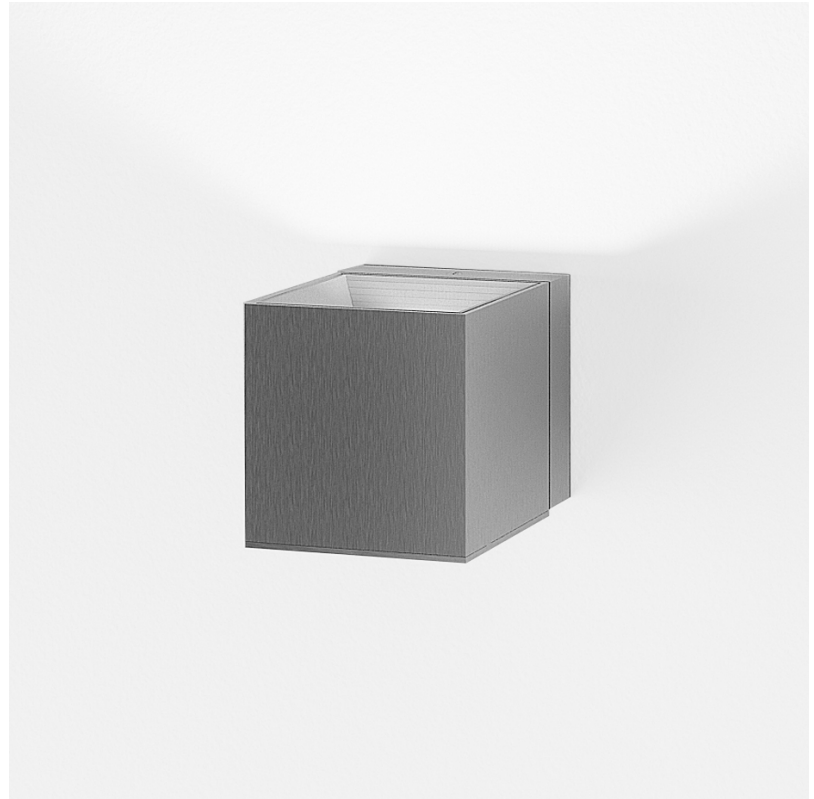

PROJECT
TYPE
SPECIFIER
QUANTITY
DATE

DAU SINGLE SURFACE

D93239-

base number   Finish
Options

1. To build a product code in our configurator select the specify button on the base model # product page
2. To build a manual product code on this datasheet choose from the options listed below in blue font and add the suffix to the base model #

GENERAL

Series: Dau
Subseries: Dau Single
Brand: Milan
Division: Design
Mounting Type: Surface
Mounting Location: Wall
Subcategory: Downlight

PHYSICAL

Shape: Cube
Length (mm): 80
Length (in): 3 1/8
Height (mm): 80
Depth (mm): 101
Height (in): 3 1/8
Depth (in): 4
Extension (mm): 101
Extension (in): 4
Light Distribution: Direct
Fixture Finish: [BAL](#) / [MWL](#) / [BSL](#)
Fixture Material: Extruded Aluminum

ELECTRICAL

Lamp Type: LED
Input Wattage (W): 7
Dimming: Electronic Low Voltage Dimming
Input Voltage (V): 120Vac Direct Line

LED

Number of LEDs: 1
Color Temperature (°K): 3000
Max. Delivered Lumen (lm): 665
CRI: >90 CRI
Lamp Life (hrs): 50000

OPTICAL

RATINGS AND CERTIFICATIONS

Certified By: Certified for North American Standards
IP rating: IP20