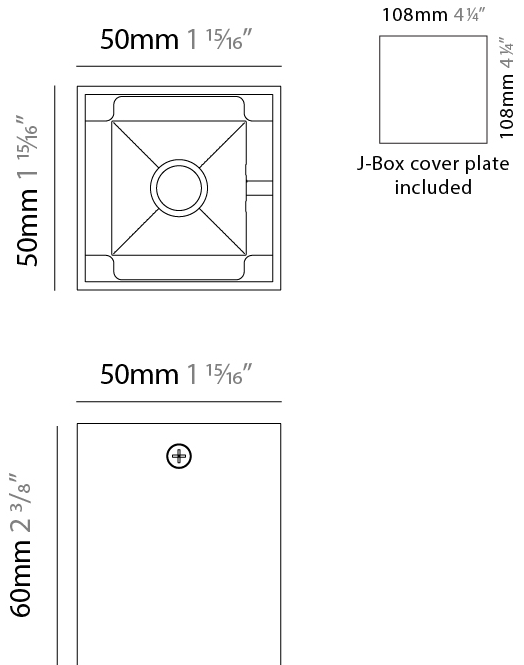

DAU SINGLE SURFACE

D92130R9-

base number Finish Options

1. To build a product code in our configurator select the specify button on the base model # product page
2. To build a manual product code on this datasheet choose from the options listed below in blue font and add the suffix to the base model #

GENERAL

Series: Dau
Subseries: Dau Single
Brand: Milan
Division: Design
Mounting Type: Surface
Mounting Location: Ceiling
Subcategory: Downlight

PHYSICAL

Shape: Cube
Length (mm): 50
Length (in): 2
Width (mm): 50
Width (in): 2
Height (mm): 60
Height (in): 2 ³/₈
Light Distribution: Direct
Fixture Finish: BAL / MWL / BSL
Fixture Material: Extruded Aluminum

ELECTRICAL

Lamp Type: LED
Input Wattage (W): 5
Dimming: Electronic Low Voltage Dimming
Input Voltage (V): 120Vac Direct Line

LED

Number of LEDs: 1
Color Temperature (°K): 3000
Max. Delivered Lumen (lm): 500
CRI: >90 CRI
Lamp Life (hrs): 50000

OPTICAL

RATINGS AND CERTIFICATIONS

Certified By: Certified for North American Standards
IP rating: IP20

PROJECT	_____
TYPE	_____
SPECIFIER	_____
QUANTITY	_____
DATE	_____